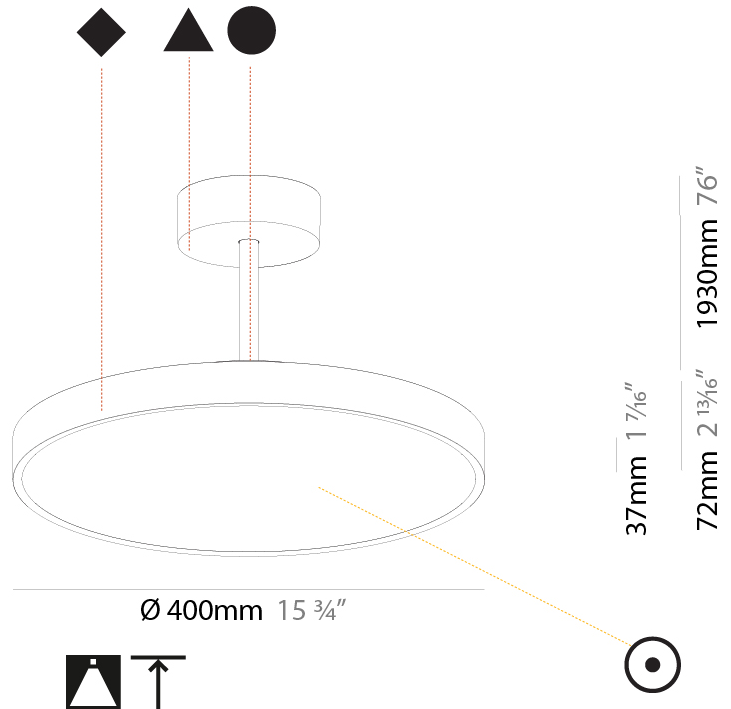

GENERAL

Series: Sign Diva Tube
Subseries: Sign Diva Tube
Brand: Prolicht
Division: Architectural
Mounting Type: Suspension
Mounting Location: Ceiling
Subcategory: Pendant

PHYSICAL

Shape: Round
Diameter (mm): 400
Diameter (in): 15 3/4
Height (mm): 72
Height (in): 2 13/16
Max. Overall Height (mm): 2002
Max. Overall Height (in): 78 13/16
Light Distribution: Direct
Weight (kg): 2.888
Weight (lbs): 6.366
Diffuser: PMMA - Opal / Micro-Prism / Sparkling Secret / Vintage Industrial
Fixture Finish: SSR / BKV / CWI / CRY / HAB / UFT / ITA / RUA / FTG / MYG / LOD / PUS / FRO / FUP / KIA / POP / BLS / SPG / MEY / GOH / GUM / CHC / COM / ABZ / JAG / OBR / MOS / ROR
Fixture Material: Extruded Aluminum / Steel

ELECTRICAL

Lamp Type: LED (Zhaga Standard)
Input Wattage (W): 17
Total Output Wattage (W): 16
Dimming: Tri-Mode (Non-Dimming and Phase Dimming (120Vac only) and 0-10V Dimming)
Driver Included: Yes
Driver Location: Integrated
Driver Type: Constant Current - Universal
Driver Class: Class 2
Input Voltage (V): 120 - 277
Constant Current (MA): 500

LED

Color Temperature (*K): 2700 / 3000 / 3500 / 4000
Max. Delivered Lumen (lm): 1807 / 1943 / 1951 / 1991
Nominal Lumen (lm): 2250 / 2450 / 2430 / 2480
CRI: >90 CRI
Lamp Life (hrs): 50000

OPTICAL

RATINGS AND CERTIFICATIONS

Certified By: Certified for North American Standards
IP rating: IP20