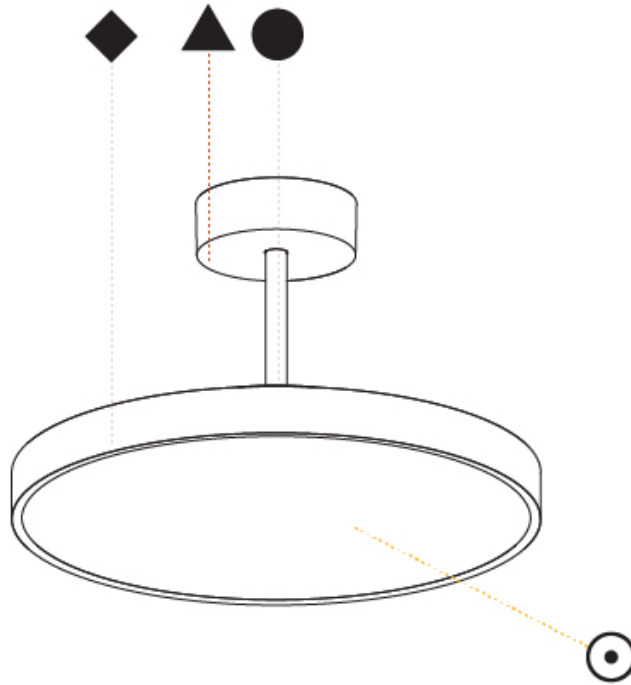

SIGN DIVA TUBE SUSPENSION

A300020-

PROJECT _____

TYPE _____

SPECIFIER _____

QUANTITY _____

DATE _____

A