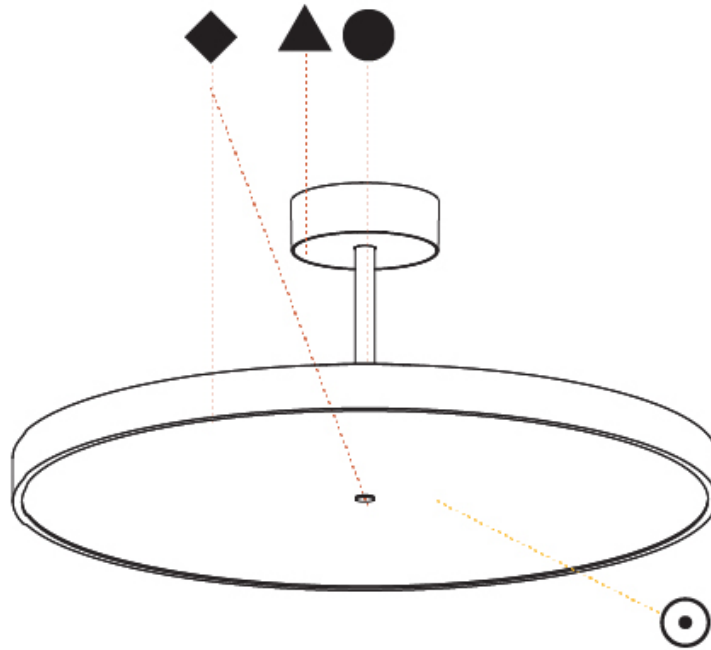

SIGN DIVA TUBE SUSPENSION

A300022-

PROJECT

TYPE

SPECIFIER

QUANTITY

DATE

A